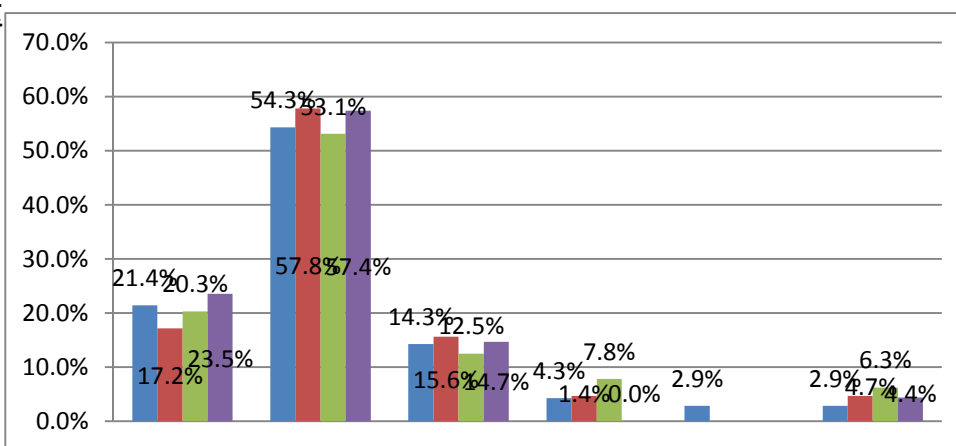

(2) 肯定的回答の変化(H24～H27の比較)

・北区

・上京区

・左京区