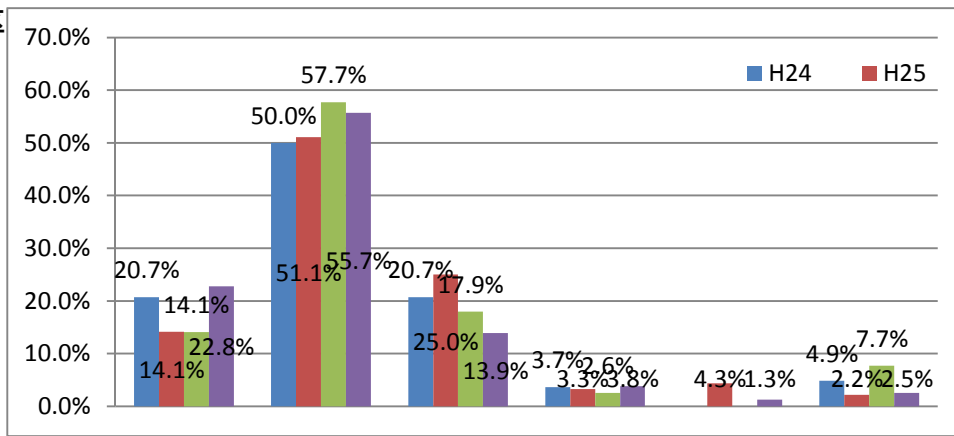

	どちらかという幸せではないと思う				不幸せだと思う				無回答			
	H24	H25	H26	H27	H24	H25	H26	H27	H24	H25	H26	H27
市全体	3.9%	4.7%	3.3%	4.8%	1.5%	0.6%	1.2%	1.2%	4.3%	6.7%	6.3%	5.2%
北区	7.0%	2.3%	3.4%	1.0%	0.0%	3.4%	0.0%	0.0%	5.0%	5.7%	3.4%	3.8%
上京区	4.3%	4.7%	7.8%	0.0%	2.9%	0.0%	0.0%	0.0%	2.9%	4.7%	6.3%	4.4%
左京区	3.1%	2.8%	4.3%	2.5%	0.8%	0.0%	1.7%	0.8%	4.7%	2.8%	3.4%	5.1%
中京区	3.7%	3.3%	2.6%	3.8%	0.0%	4.3%	0.0%	1.3%	4.9%	2.2%	7.7%	2.5%
東山区	5.9%	3.1%	0.0%	2.7%	0.0%	3.1%	0.0%	2.7%	5.9%	3.1%	3.1%	0.0%
山科区	3.9%	3.6%	1.1%	6.0%	1.9%	0.0%	0.0%	1.2%	3.9%	3.6%	4.6%	4.8%
下京区	4.4%	6.9%	0.0%	4.2%	0.0%	1.7%	1.7%	0.0%	8.9%	5.2%	6.9%	2.8%
南区	2.6%	0.0%	3.7%	6.0%	1.3%	1.4%	1.2%	1.5%	7.9%	1.4%	7.4%	3.0%
右京区	6.3%	4.8%	5.1%	8.2%	1.3%	1.4%	1.9%	2.1%	2.5%	6.9%	4.5%	6.8%
西京区	3.4%	2.6%	4.4%	5.6%	1.4%	1.8%	0.7%	0.8%	4.1%	4.4%	8.0%	5.6%
伏見区	1.4%	6.1%	2.0%	6.3%	3.2%	1.5%	2.6%	1.0%	3.2%	5.1%	6.1%	4.4%

(2) 肯定的回答の変化(H24～H27の比較)

・北区

・上京区

・左京区

・中京区

・東山区

・山科区

・下京区