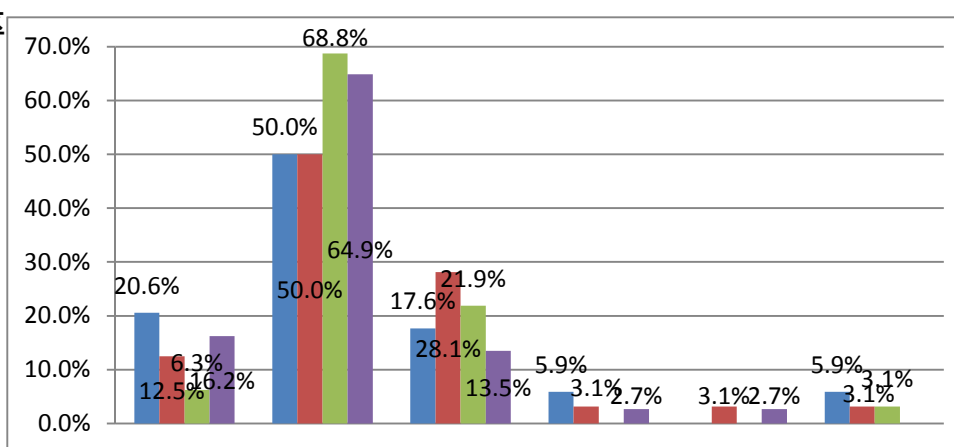

	どちらかという幸せではないと思う				不幸せだと思う				無回答			
	H24	H25	H26	H27	H24	H25	H26	H27	H24	H25	H26	H27
市全体	3.9%	4.7%	3.3%	4.8%	1.5%	0.6%	1.2%	1.2%	4.3%	6.7%	6.3%	5.2%
北区	7.0%	2.3%	3.4%	1.0%	0.0%	3.4%	0.0%	0.0%	5.0%	5.7%	3.4%	3.8%
上京区	4.3%	4.7%	7.8%	0.0%	2.9%	0.0%	0.0%	0.0%	2.9%	4.7%	6.3%	4.4%
左京区	3.1%	2.8%	4.3%	2.5%	0.8%	0.0%	1.7%	0.8%	4.7%	2.8%	3.4%	5.1%
中京区	3.7%	3.3%	2.6%	3.8%	0.0%	4.3%	0.0%	1.3%	4.9%	2.2%	7.7%	2.5%
東山区	5.9%	3.1%	0.0%	2.7%	0.0%	3.1%	0.0%	2.7%	5.9%	3.1%	3.1%	0.0%
山科区	3.9%	3.6%	1.1%	6.0%	1.9%	0.0%	0.0%	1.2%	3.9%	3.6%	4.6%	4.8%
下京区	4.4%	6.9%	0.0%	4.2%	0.0%	1.7%	1.7%	0.0%	8.9%	5.2%	6.9%	2.8%
南区	2.6%	0.0%	3.7%	6.0%	1.3%	1.4%	1.2%	1.5%	7.9%	1.4%	7.4%	3.0%
右京区	6.3%	4.8%	5.1%	8.2%	1.3%	1.4%	1.9%	2.1%	2.5%	6.9%	4.5%	6.8%
西京区	3.4%	2.6%	4.4%	5.6%	1.4%	1.8%	0.7%	0.8%	4.1%	4.4%	8.0%	5.6%
伏見区	1.4%	6.1%	2.0%	6.3%	3.2%	1.5%	2.6%	1.0%	3.2%	5.1%	6.1%	4.4%

(2) 肯定的回答の変化(H24～H27の比較)

・北区

・上京区

・左京区

・中京区

・東山区

・山科区

・下京区