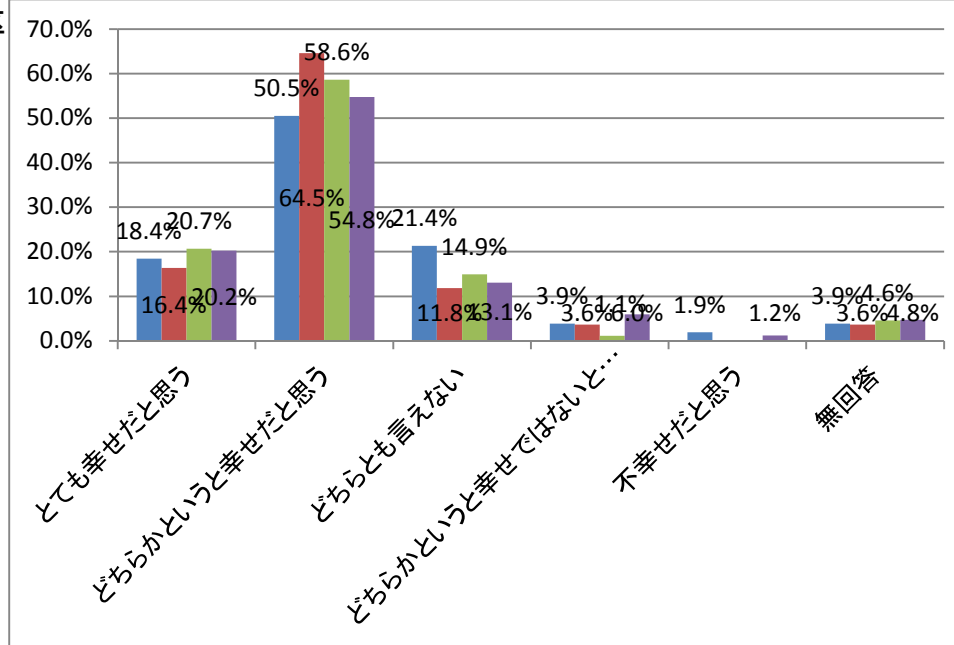

	どちらかという幸せではないと思う				不幸せだと思う				無回答			
	H24	H25	H26	H27	H24	H25	H26	H27	H24	H25	H26	H27
市全体	3.9%	4.7%	3.3%	4.8%	1.5%	0.6%	1.2%	1.2%	4.3%	6.7%	6.3%	5.2%
北区	7.0%	2.3%	3.4%	1.0%	0.0%	3.4%	0.0%	0.0%	5.0%	5.7%	3.4%	3.8%
上京区	4.3%	4.7%	7.8%	0.0%	2.9%	0.0%	0.0%	0.0%	2.9%	4.7%	6.3%	4.4%
左京区	3.1%	2.8%	4.3%	2.5%	0.8%	0.0%	1.7%	0.8%	4.7%	2.8%	3.4%	5.1%
中京区	3.7%	3.3%	2.6%	3.8%	0.0%	4.3%	0.0%	1.3%	4.9%	2.2%	7.7%	2.5%
東山区	5.9%	3.1%	0.0%	2.7%	0.0%	3.1%	0.0%	2.7%	5.9%	3.1%	3.1%	0.0%
山科区	3.9%	3.6%	1.1%	6.0%	1.9%	0.0%	0.0%	1.2%	3.9%	3.6%	4.6%	4.8%
下京区	4.4%	6.9%	0.0%	4.2%	0.0%	1.7%	1.7%	0.0%	8.9%	5.2%	6.9%	2.8%
南区	2.6%	0.0%	3.7%	6.0%	1.3%	1.4%	1.2%	1.5%	7.9%	1.4%	7.4%	3.0%
右京区	6.3%	4.8%	5.1%	8.2%	1.3%	1.4%	1.9%	2.1%	2.5%	6.9%	4.5%	6.8%
西京区	3.4%	2.6%	4.4%	5.6%	1.4%	1.8%	0.7%	0.8%	4.1%	4.4%	8.0%	5.6%
伏見区	1.4%	6.1%	2.0%	6.3%	3.2%	1.5%	2.6%	1.0%	3.2%	5.1%	6.1%	4.4%

(2) 肯定的回答の変化(H24～H27の比較)

・北区

・上京区

・左京区

・中京区

・東山区

・山科区

・下京区