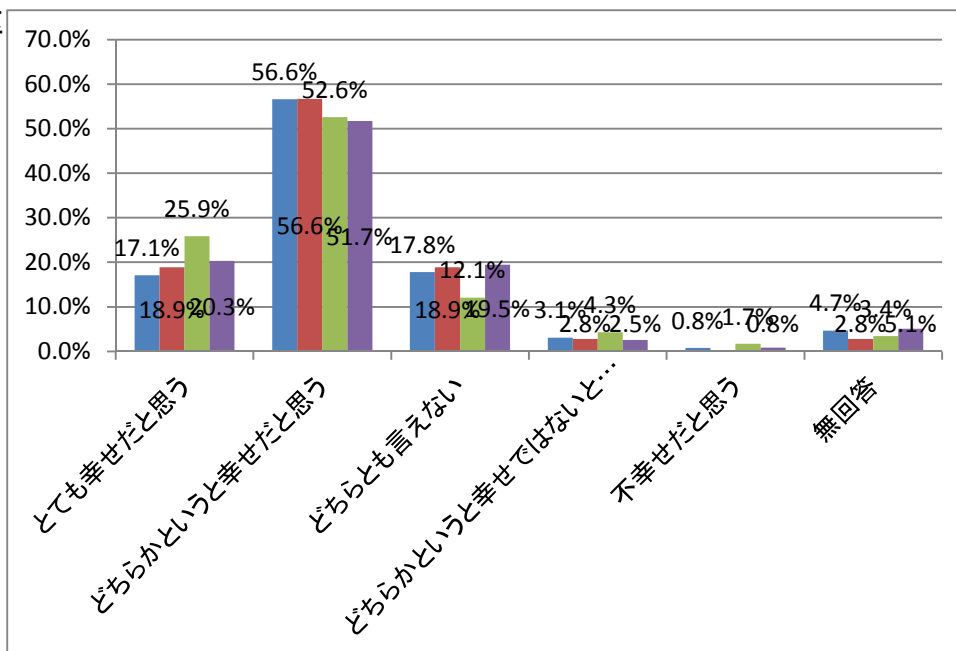

	どちらかという幸せではないと思う				不幸せだと思う				無回答			
	H24	H25	H26	H27	H24	H25	H26	H27	H24	H25	H26	H27
市全体	3.9%	4.7%	3.3%	4.8%	1.5%	0.6%	1.2%	1.2%	4.3%	6.7%	6.3%	5.2%
北区	7.0%	2.3%	3.4%	1.0%	0.0%	3.4%	0.0%	0.0%	5.0%	5.7%	3.4%	3.8%
上京区	4.3%	4.7%	7.8%	0.0%	2.9%	0.0%	0.0%	0.0%	2.9%	4.7%	6.3%	4.4%
左京区	3.1%	2.8%	4.3%	2.5%	0.8%	0.0%	1.7%	0.8%	4.7%	2.8%	3.4%	5.1%
中京区	3.7%	3.3%	2.6%	3.8%	0.0%	4.3%	0.0%	1.3%	4.9%	2.2%	7.7%	2.5%
東山区	5.9%	3.1%	0.0%	2.7%	0.0%	3.1%	0.0%	2.7%	5.9%	3.1%	3.1%	0.0%
山科区	3.9%	3.6%	1.1%	6.0%	1.9%	0.0%	0.0%	1.2%	3.9%	3.6%	4.6%	4.8%
下京区	4.4%	6.9%	0.0%	4.2%	0.0%	1.7%	1.7%	0.0%	8.9%	5.2%	6.9%	2.8%
南区	2.6%	0.0%	3.7%	6.0%	1.3%	1.4%	1.2%	1.5%	7.9%	1.4%	7.4%	3.0%
右京区	6.3%	4.8%	5.1%	8.2%	1.3%	1.4%	1.9%	2.1%	2.5%	6.9%	4.5%	6.8%
西京区	3.4%	2.6%	4.4%	5.6%	1.4%	1.8%	0.7%	0.8%	4.1%	4.4%	8.0%	5.6%
伏見区	1.4%	6.1%	2.0%	6.3%	3.2%	1.5%	2.6%	1.0%	3.2%	5.1%	6.1%	4.4%

(2) 肯定的回答の変化(H24～H27の比較)

・北区

・上京区

・左京区

・中京区

・東山区

・山科区

・下京区