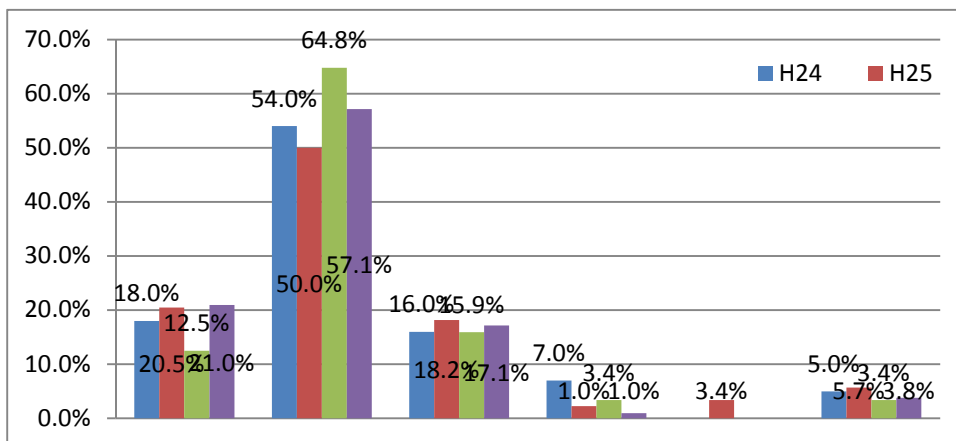

(2) 肯定的回答の変化(H24～H27の比較)

・北区