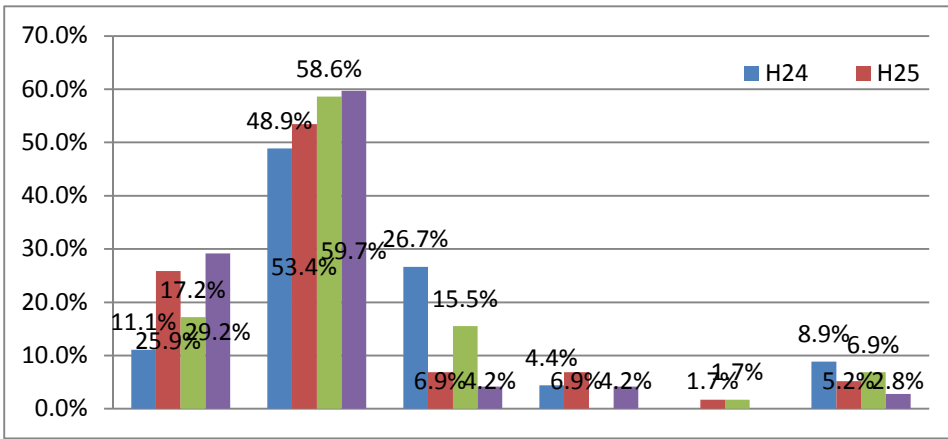

	どちらかという幸せではないと思う				不幸せだと思う				無回答			
	H24	H25	H26	H27	H24	H25	H26	H27	H24	H25	H26	H27
市全体	3.9%	4.7%	3.3%	4.8%	1.5%	0.6%	1.2%	1.2%	4.3%	6.7%	6.3%	5.2%
北区	7.0%	2.3%	3.4%	1.0%	0.0%	3.4%	0.0%	0.0%	5.0%	5.7%	3.4%	3.8%
上京区	4.3%	4.7%	7.8%	0.0%	2.9%	0.0%	0.0%	0.0%	2.9%	4.7%	6.3%	4.4%
左京区	3.1%	2.8%	4.3%	2.5%	0.8%	0.0%	1.7%	0.8%	4.7%	2.8%	3.4%	5.1%
中京区	3.7%	3.3%	2.6%	3.8%	0.0%	4.3%	0.0%	1.3%	4.9%	2.2%	7.7%	2.5%
東山区	5.9%	3.1%	0.0%	2.7%	0.0%	3.1%	0.0%	2.7%	5.9%	3.1%	3.1%	0.0%
山科区	3.9%	3.6%	1.1%	6.0%	1.9%	0.0%	0.0%	1.2%	3.9%	3.6%	4.6%	4.8%
下京区	4.4%	6.9%	0.0%	4.2%	0.0%	1.7%	1.7%	0.0%	8.9%	5.2%	6.9%	2.8%
南区	2.6%	0.0%	3.7%	6.0%	1.3%	1.4%	1.2%	1.5%	7.9%	1.4%	7.4%	3.0%
右京区	6.3%	4.8%	5.1%	8.2%	1.3%	1.4%	1.9%	2.1%	2.5%	6.9%	4.5%	6.8%
西京区	3.4%	2.6%	4.4%	5.6%	1.4%	1.8%	0.7%	0.8%	4.1%	4.4%	8.0%	5.6%
伏見区	1.4%	6.1%	2.0%	6.3%	3.2%	1.5%	2.6%	1.0%	3.2%	5.1%	6.1%	4.4%

(2) 肯定的回答の変化(H24～H27の比較)

・北区

・上京区

・左京区

・中京区

・東山区

・山科区

・下京区