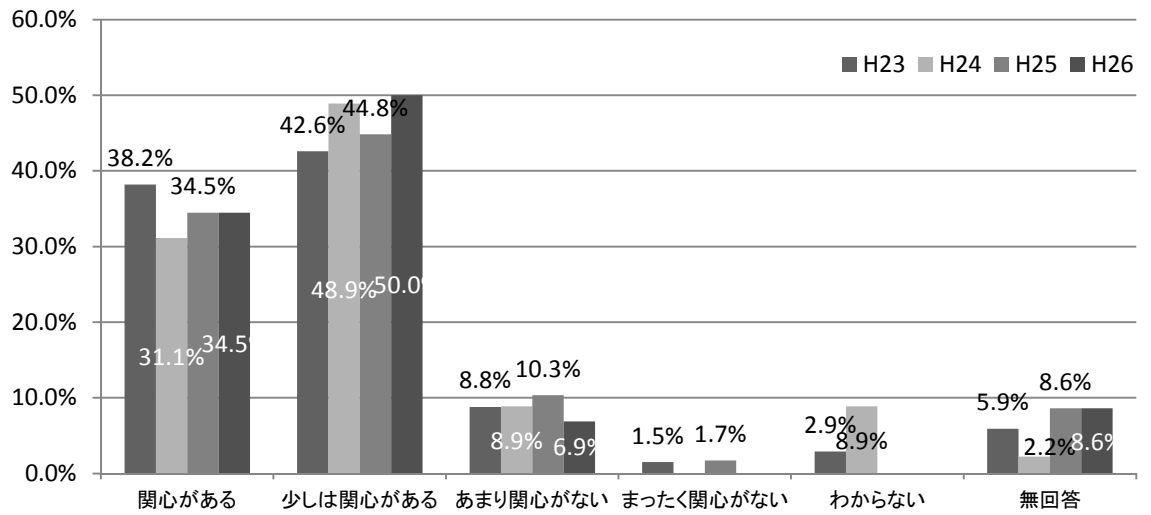

	まったく関心がない				わからない				無回答			
	H23	H24	H25	H26	H23	H24	H25	H26	H23	H24	H25	H26
市全体	1.3%	0.9%	1.1%	0.9%	2.7%	3.9%	3.2%	3.3%	4.6%	5.4%	8.9%	7.3%
北区	3.4%	1.0%	0.0%	0.0%	2.3%	5.0%	3.4%	5.7%	4.5%	5.0%	5.7%	8.0%
上京区	0.0%	1.4%	0.0%	0.0%	3.6%	2.9%	0.0%	1.6%	1.8%	5.7%	17.2%	7.8%
左京区	0.8%	0.8%	0.7%	1.7%	1.6%	3.1%	1.4%	1.7%	5.6%	5.4%	7.0%	6.0%
中京区	1.1%	0.0%	2.2%	2.6%	1.1%	2.4%	4.3%	1.3%	6.7%	2.4%	2.2%	10.3%
東山区	3.1%	5.9%	3.1%	0.0%	0.0%	2.9%	3.1%	3.1%	6.3%	0.0%	15.6%	9.4%
山科区	1.9%	1.0%	0.9%	1.1%	4.9%	3.9%	6.4%	3.4%	3.9%	9.7%	4.6%	5.7%
下京区	1.5%	0.0%	1.7%	0.0%	2.9%	8.9%	0.0%	0.0%	5.9%	2.2%	8.6%	8.6%
南区	0.0%	1.3%	1.4%	1.2%	2.6%	3.9%	4.1%	3.7%	5.3%	6.6%	6.8%	7.4%
右京区	1.9%	0.0%	1.4%	1.3%	3.2%	5.0%	2.8%	4.5%	3.2%	3.1%	9.0%	4.5%
西京区	1.7%	0.7%	0.0%	1.5%	5.2%	0.7%	0.9%	3.6%	6.9%	5.5%	11.4%	6.6%
伏見区	0.5%	0.9%	2.0%	0.0%	1.4%	5.0%	5.5%	4.1%	3.6%	7.2%	7.5%	6.6%

(2) 肯定的回答の変化(H23～H26の比較)

・北区

・上京区

・左京区

・中京区

・東山区

・山科区

・下京区