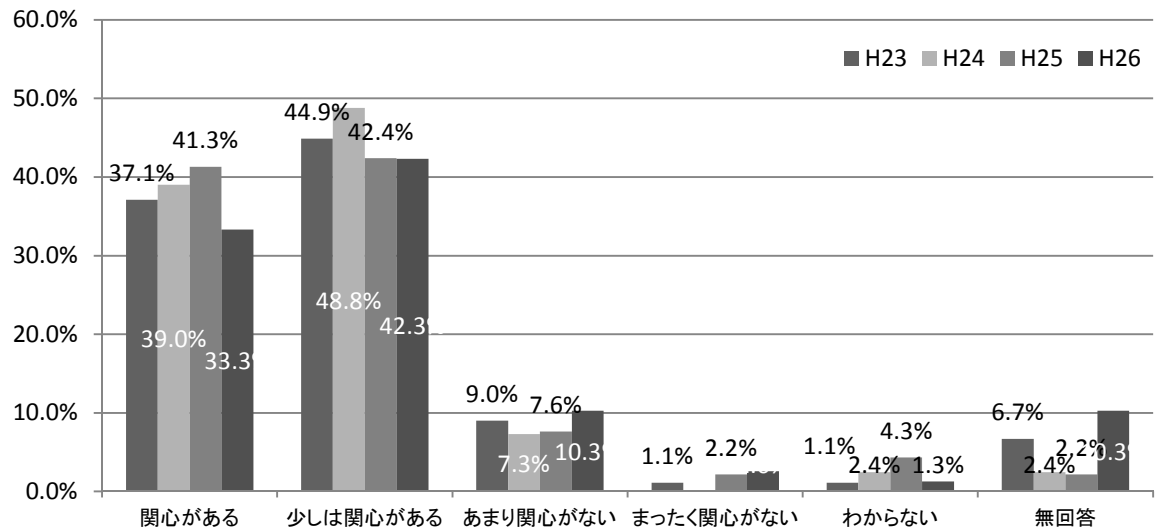

	まったく関心がない				わからない				無回答			
	H23	H24	H25	H26	H23	H24	H25	H26	H23	H24	H25	H26
市全体	1.3%	0.9%	1.1%	0.9%	2.7%	3.9%	3.2%	3.3%	4.6%	5.4%	8.9%	7.3%
北区	3.4%	1.0%	0.0%	0.0%	2.3%	5.0%	3.4%	5.7%	4.5%	5.0%	5.7%	8.0%
上京区	0.0%	1.4%	0.0%	0.0%	3.6%	2.9%	0.0%	1.6%	1.8%	5.7%	17.2%	7.8%
左京区	0.8%	0.8%	0.7%	1.7%	1.6%	3.1%	1.4%	1.7%	5.6%	5.4%	7.0%	6.0%
中京区	1.1%	0.0%	2.2%	2.6%	1.1%	2.4%	4.3%	1.3%	6.7%	2.4%	2.2%	10.3%
東山区	3.1%	5.9%	3.1%	0.0%	0.0%	2.9%	3.1%	3.1%	6.3%	0.0%	15.6%	9.4%
山科区	1.9%	1.0%	0.9%	1.1%	4.9%	3.9%	6.4%	3.4%	3.9%	9.7%	4.6%	5.7%
下京区	1.5%	0.0%	1.7%	0.0%	2.9%	8.9%	0.0%	0.0%	5.9%	2.2%	8.6%	8.6%
南区	0.0%	1.3%	1.4%	1.2%	2.6%	3.9%	4.1%	3.7%	5.3%	6.6%	6.8%	7.4%
右京区	1.9%	0.0%	1.4%	1.3%	3.2%	5.0%	2.8%	4.5%	3.2%	3.1%	9.0%	4.5%
西京区	1.7%	0.7%	0.0%	1.5%	5.2%	0.7%	0.9%	3.6%	6.9%	5.5%	11.4%	6.6%
伏見区	0.5%	0.9%	2.0%	0.0%	1.4%	5.0%	5.5%	4.1%	3.6%	7.2%	7.5%	6.6%

(2) 肯定的回答の変化(H23～H26の比較)

・北区

・上京区

・左京区

・中京区

・東山区

・山科区

・下京区