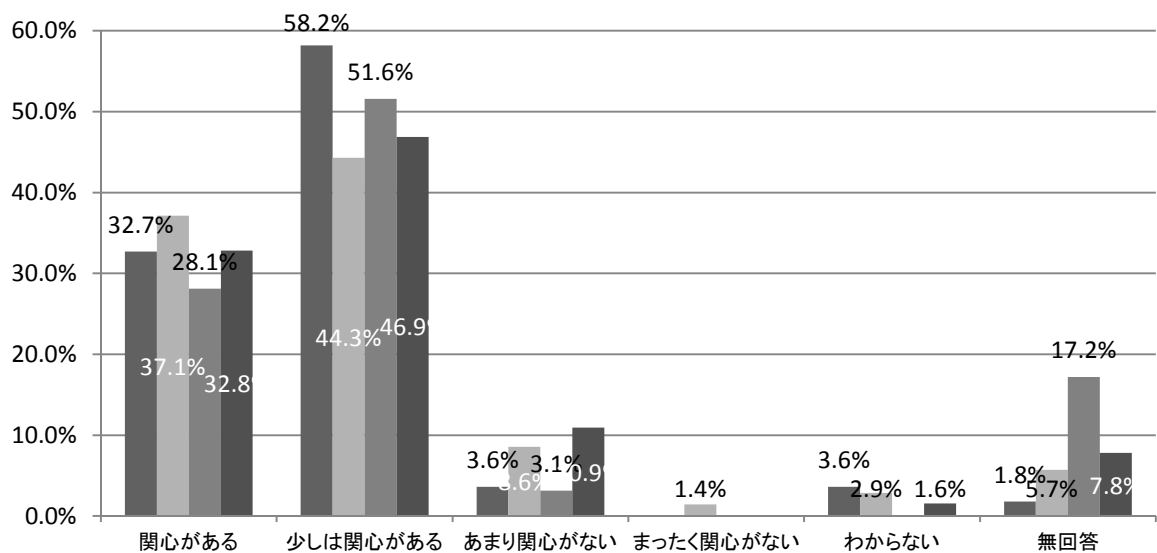

(2) 肯定的回答の変化(H23～H26の比較)

・北区

・上京区

・左京区