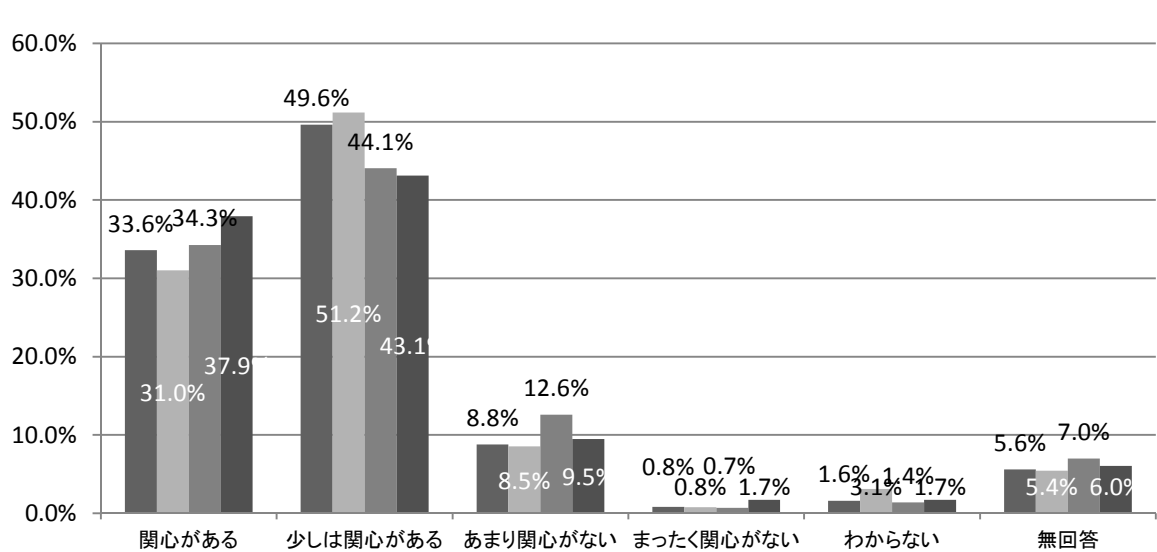

	まったく関心がない				わからない				無回答			
	H23	H24	H25	H26	H23	H24	H25	H26	H23	H24	H25	H26
市全体	1.3%	0.9%	1.1%	0.9%	2.7%	3.9%	3.2%	3.3%	4.6%	5.4%	8.9%	7.3%
北区	3.4%	1.0%	0.0%	0.0%	2.3%	5.0%	3.4%	5.7%	4.5%	5.0%	5.7%	8.0%
上京区	0.0%	1.4%	0.0%	0.0%	3.6%	2.9%	0.0%	1.6%	1.8%	5.7%	17.2%	7.8%
左京区	0.8%	0.8%	0.7%	1.7%	1.6%	3.1%	1.4%	1.7%	5.6%	5.4%	7.0%	6.0%
中京区	1.1%	0.0%	2.2%	2.6%	1.1%	2.4%	4.3%	1.3%	6.7%	2.4%	2.2%	10.3%
東山区	3.1%	5.9%	3.1%	0.0%	0.0%	2.9%	3.1%	3.1%	6.3%	0.0%	15.6%	9.4%
山科区	1.9%	1.0%	0.9%	1.1%	4.9%	3.9%	6.4%	3.4%	3.9%	9.7%	4.6%	5.7%
下京区	1.5%	0.0%	1.7%	0.0%	2.9%	8.9%	0.0%	0.0%	5.9%	2.2%	8.6%	8.6%
南区	0.0%	1.3%	1.4%	1.2%	2.6%	3.9%	4.1%	3.7%	5.3%	6.6%	6.8%	7.4%
右京区	1.9%	0.0%	1.4%	1.3%	3.2%	5.0%	2.8%	4.5%	3.2%	3.1%	9.0%	4.5%
西京区	1.7%	0.7%	0.0%	1.5%	5.2%	0.7%	0.9%	3.6%	6.9%	5.5%	11.4%	6.6%
伏見区	0.5%	0.9%	2.0%	0.0%	1.4%	5.0%	5.5%	4.1%	3.6%	7.2%	7.5%	6.6%

(2) 肯定的回答の変化(H23～H26の比較)

・北区

・上京区

・左京区

・中京区

・東山区

・山科区

・下京区