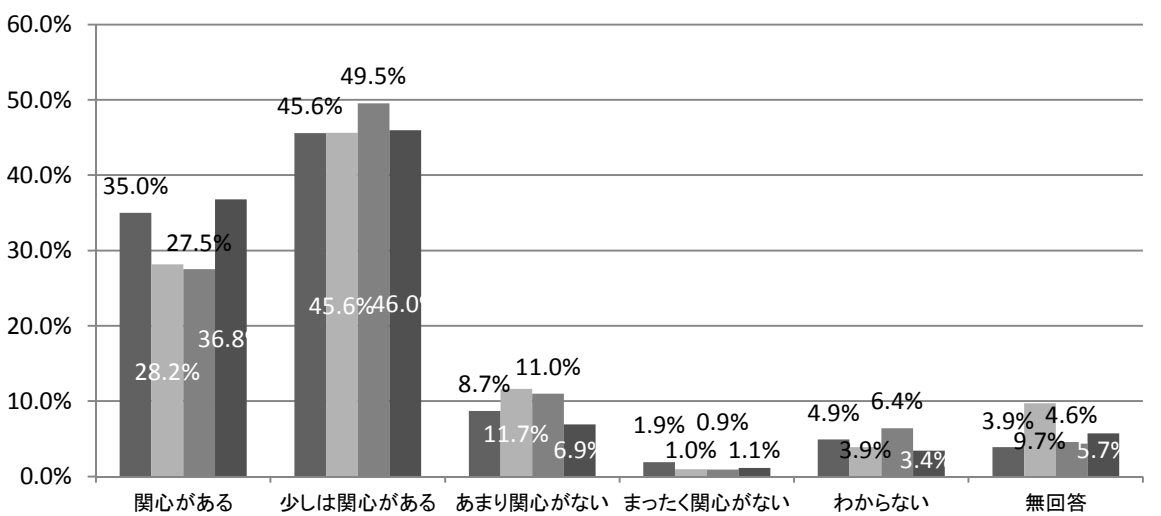

	まったく関心がない				わからない				無回答			
	H23	H24	H25	H26	H23	H24	H25	H26	H23	H24	H25	H26
市全体	1.3%	0.9%	1.1%	0.9%	2.7%	3.9%	3.2%	3.3%	4.6%	5.4%	8.9%	7.3%
北区	3.4%	1.0%	0.0%	0.0%	2.3%	5.0%	3.4%	5.7%	4.5%	5.0%	5.7%	8.0%
上京区	0.0%	1.4%	0.0%	0.0%	3.6%	2.9%	0.0%	1.6%	1.8%	5.7%	17.2%	7.8%
左京区	0.8%	0.8%	0.7%	1.7%	1.6%	3.1%	1.4%	1.7%	5.6%	5.4%	7.0%	6.0%
中京区	1.1%	0.0%	2.2%	2.6%	1.1%	2.4%	4.3%	1.3%	6.7%	2.4%	2.2%	10.3%
東山区	3.1%	5.9%	3.1%	0.0%	0.0%	2.9%	3.1%	3.1%	6.3%	0.0%	15.6%	9.4%
山科区	1.9%	1.0%	0.9%	1.1%	4.9%	3.9%	6.4%	3.4%	3.9%	9.7%	4.6%	5.7%
下京区	1.5%	0.0%	1.7%	0.0%	2.9%	8.9%	0.0%	0.0%	5.9%	2.2%	8.6%	8.6%
南区	0.0%	1.3%	1.4%	1.2%	2.6%	3.9%	4.1%	3.7%	5.3%	6.6%	6.8%	7.4%
右京区	1.9%	0.0%	1.4%	1.3%	3.2%	5.0%	2.8%	4.5%	3.2%	3.1%	9.0%	4.5%
西京区	1.7%	0.7%	0.0%	1.5%	5.2%	0.7%	0.9%	3.6%	6.9%	5.5%	11.4%	6.6%
伏見区	0.5%	0.9%	2.0%	0.0%	1.4%	5.0%	5.5%	4.1%	3.6%	7.2%	7.5%	6.6%

(2) 肯定的回答の変化(H23～H26の比較)

・北区

・上京区

・左京区

・中京区

・東山区

・山科区

・下京区