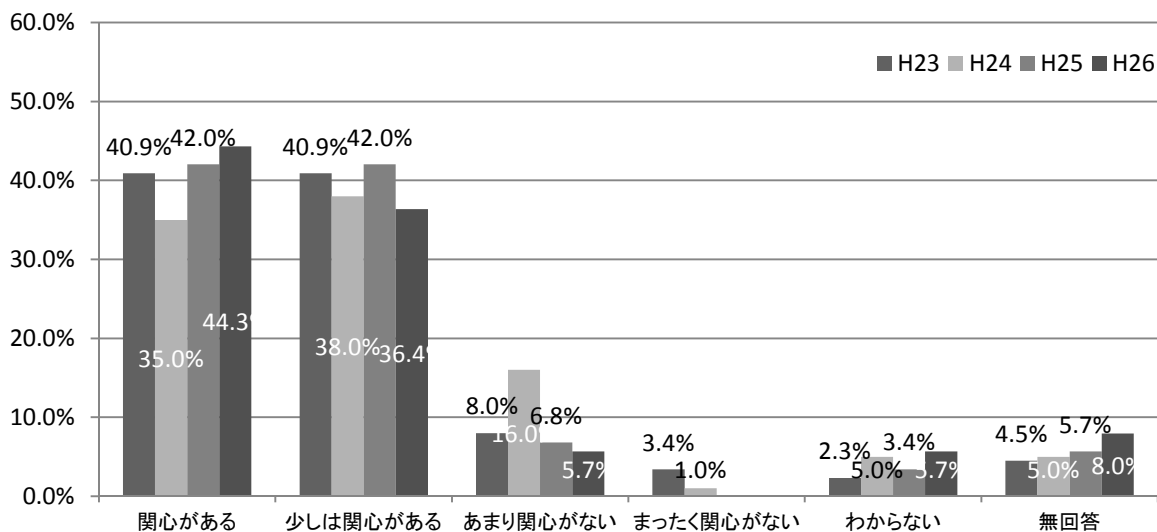

(2) 肯定的回答の変化(H23～H26の比較)

・北区