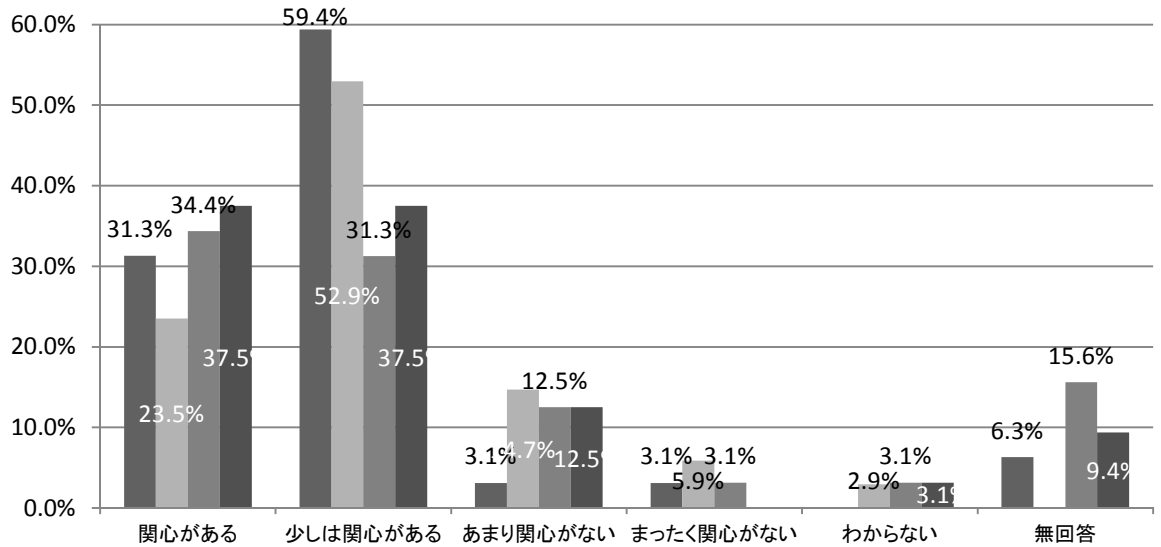

	まったく関心がない				わからない				無回答			
	H23	H24	H25	H26	H23	H24	H25	H26	H23	H24	H25	H26
市全体	1.3%	0.9%	1.1%	0.9%	2.7%	3.9%	3.2%	3.3%	4.6%	5.4%	8.9%	7.3%
北区	3.4%	1.0%	0.0%	0.0%	2.3%	5.0%	3.4%	5.7%	4.5%	5.0%	5.7%	8.0%
上京区	0.0%	1.4%	0.0%	0.0%	3.6%	2.9%	0.0%	1.6%	1.8%	5.7%	17.2%	7.8%
左京区	0.8%	0.8%	0.7%	1.7%	1.6%	3.1%	1.4%	1.7%	5.6%	5.4%	7.0%	6.0%
中京区	1.1%	0.0%	2.2%	2.6%	1.1%	2.4%	4.3%	1.3%	6.7%	2.4%	2.2%	10.3%
東山区	3.1%	5.9%	3.1%	0.0%	0.0%	2.9%	3.1%	3.1%	6.3%	0.0%	15.6%	9.4%
山科区	1.9%	1.0%	0.9%	1.1%	4.9%	3.9%	6.4%	3.4%	3.9%	9.7%	4.6%	5.7%
下京区	1.5%	0.0%	1.7%	0.0%	2.9%	8.9%	0.0%	0.0%	5.9%	2.2%	8.6%	8.6%
南区	0.0%	1.3%	1.4%	1.2%	2.6%	3.9%	4.1%	3.7%	5.3%	6.6%	6.8%	7.4%
右京区	1.9%	0.0%	1.4%	1.3%	3.2%	5.0%	2.8%	4.5%	3.2%	3.1%	9.0%	4.5%
西京区	1.7%	0.7%	0.0%	1.5%	5.2%	0.7%	0.9%	3.6%	6.9%	5.5%	11.4%	6.6%
伏見区	0.5%	0.9%	2.0%	0.0%	1.4%	5.0%	5.5%	4.1%	3.6%	7.2%	7.5%	6.6%

(2) 肯定的回答の変化(H23～H26の比較)

・北区

・上京区

・左京区

・中京区

・東山区

・山科区

・下京区